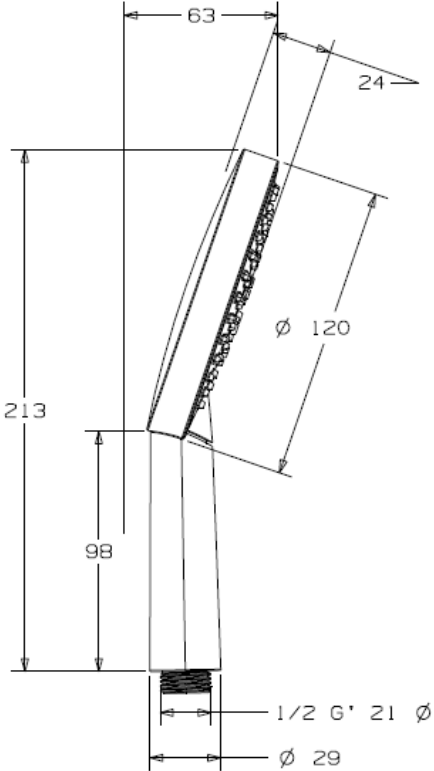

**ARIA MULTI FUNCTION
HAND PIECE
(PM06028/CH)**

Proudly imported and distributed by
 Gro Agencies Pty Ltd
 Unit 2 / 37 Howe St, Osborne Park, WA, 6017
 P 08 9446 3288 E info@groagencies.com.au W www.groagencies.com.au